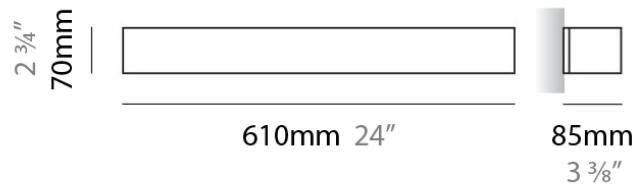

TOY SURFACE

D83140

GENERAL

Series: Toy
Brand: Panzeri
Division: Design
Mounting Type: Surface
Mounting Location: Wall
Subcategory: Ambient

PHYSICAL

Shape: Rectangle
Length (mm): 610
Length (in): 24
Height (mm): 70
Height (in): 2 ³/₄
Extension (mm): 85
Extension (in): 3 ³/₈
Light Distribution: Direct / Indirect
Weight (kg): 2.7
Weight (lbs): 6
Diffuser: Frost White Glass
Fixture Finish: WHI
Fixture Material: Metal

ELECTRICAL

Number of Lamps: 1
Lamp Type: LED Retrofit / CFL
Bulb Included: Bulb Not Included
Total Output Wattage (W): 26 / 55
Max. Wattage Per Lamp (W): 26 / 55
Lamp Base: 2GX13
Dimming: Non-Dimmable
Driver Included: Yes
Driver Location: Integrated
Driver Type: Ballast - Universal - Non-dimming
Input Voltage (V): 120 - 277

LED

OPTICAL

RATINGS AND CERTIFICATIONS

Certified By: CSA Certified to UL and CSA Standards
IP rating: IP40