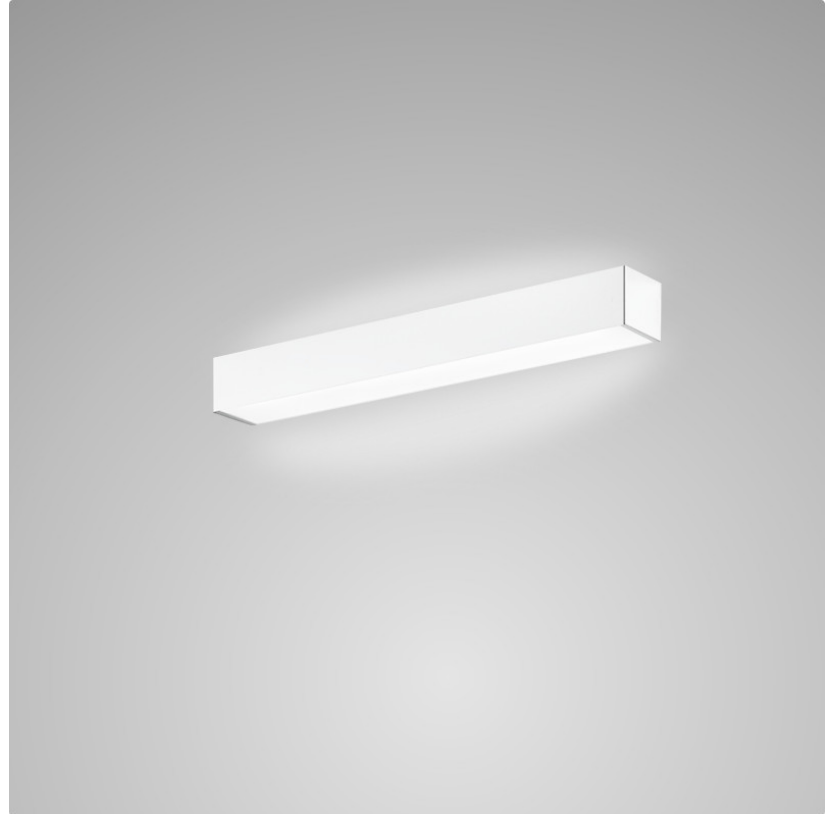

TOY SURFACE

D83140

GENERAL

Series: Toy
Brand: Panzeri
Division: Design
Mounting Type: Surface
Mounting Location: Wall
Subcategory: Ambient

PHYSICAL

Shape: Rectangle
Length (mm): 610
Length (in): 24
Height (mm): 70
Height (in): 2 ³/₄
Extension (mm): 85
Extension (in): 3 ³/₈
Light Distribution: Direct / Indirect
Weight (kg): 2.7
Weight (lbs): 6
Diffuser: Frost White Glass
Fixture Finish: WHI
Fixture Material: Metal

ELECTRICAL

Number of Lamps: 1
Lamp Type: LED Retrofit / CFL
Bulb Included: Bulb Not Included
Total Output Wattage (W): 26 / 55
Max. Wattage Per Lamp (W): 26 / 55
Lamp Base: 2GX13
Dimming: Non-Dimmable
Driver Included: Yes
Driver Location: Integrated
Driver Type: Ballast - Universal - Non-dimming
Input Voltage (V): 120 - 277

LED

OPTICAL

RATINGS AND CERTIFICATIONS

Certified By: CSA Certified to UL and CSA Standards
IP rating: IP40