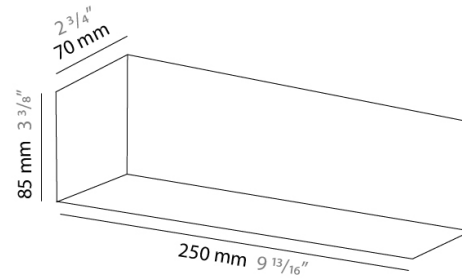

TOY SURFACE

D83281-PSS

GENERAL

Series: Toy

Brand: Panzeri

Division: Design

Mounting Type: Surface

Mounting Location: Wall

PHYSICAL

Shape: Rectangle

Length (mm): 250

Length (in): $9 \frac{13}{16}$

Height (mm): 70

Height (in): $2 \frac{3}{4}$

Extension (mm): 85

Extension (in): $3 \frac{3}{8}$

Light Distribution: Direct / Indirect

Weight (kg): 0.82

Weight (lbs): 1.8

Diffuser: Frost White Glass

Fixture Material: Metal

ELECTRICAL

Lamp Type: LED

Input Wattage (W): 13

Total Output Wattage (W): 12

Driver Included: Yes

Driver Location: Integrated

Driver Type: Integral LED driver, 700mA (Dimming and 277V options available with remote driver sold separately)

LED

Color Temperature (°K): 3000

Max. Delivered Lumen (lm): 938

CRI: >80 CRI

OPTICAL

RATINGS AND CERTIFICATIONS

Certified By: CSA Certified to UL and CSA Standards

IP rating: IP20