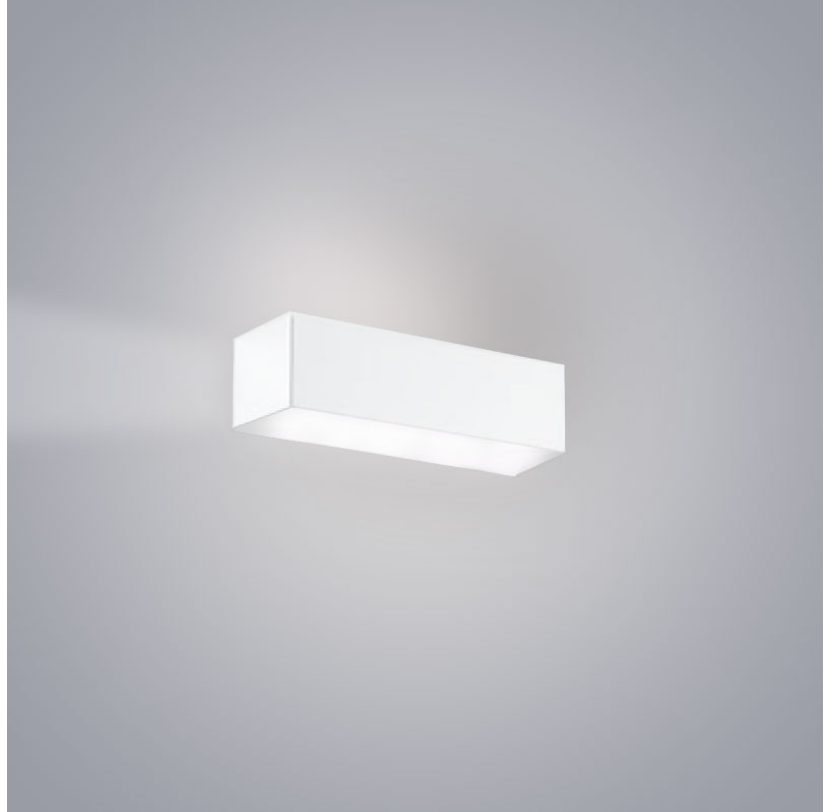

TOY SURFACE

D83137

GENERAL

Series: Toy
Brand: Panzeri
Division: Design
Mounting Type: Surface
Mounting Location: Wall
Subcategory: Ambient

PHYSICAL

Shape: Rectangle
Length (mm): 250
Length (in): 9 ⁷/₁₆"
Height (mm): 70
Height (in): 2 ³/₄"
Extension (mm): 85
Extension (in): 3 ¹/₄"
Light Distribution: Direct / Indirect
Weight (kg): 0.9
Weight (lbs): 2
Diffuser: Frost White Glass
Fixture Finish: WHI
Fixture Material: Metal

ELECTRICAL

Number of Lamps: 1
Lamp Type: CFL
Bulb Included: Bulb Not Included
Total Output Wattage (W): 26
Max. Wattage Per Lamp (W): 26
Lamp Base: GX24-q3
Dimming: Non-Dimmable
Driver Included: Yes
Driver Type: Ballast - 120Vac - Non-dimming
Input Voltage (V): 120

LED

OPTICAL

RATINGS AND CERTIFICATIONS

Certified By: CSA Certified to UL and CSA Standards
IP rating: IP40