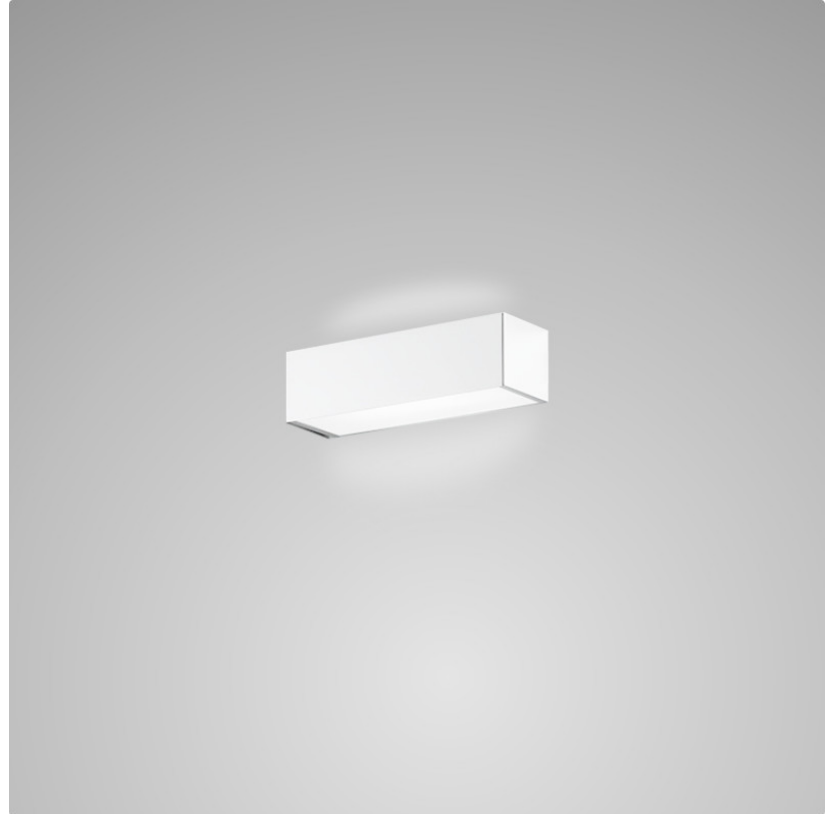

TOY SURFACE

D83281-WHI

GENERAL

Series: Toy _____

Brand: Panzeri _____

Division: Design _____

Mounting Type: Surface _____

Mounting Location: Wall _____

PHYSICAL

Shape: Rectangle _____

Length (mm): 250 _____

Length (in): $9 \frac{13}{16}$ _____

Height (mm): 70 _____

Height (in): $2 \frac{3}{4}$ _____

Extension (mm): 85 _____

Extension (in): $3 \frac{3}{8}$ _____

Light Distribution: Direct / Indirect _____

Weight (kg): 0.82 _____

Weight (lbs): 1.8 _____

Diffuser: Frost White Glass _____

Fixture Material: Metal _____

ELECTRICAL

Lamp Type: LED _____

Input Wattage (W): 13 _____

Total Output Wattage (W): 12 _____

Driver Included: Yes _____

Driver Type: Integral LED driver, 700mA (Dimming and 277V options available with remote driver sold separately) _____

LED

Color Temperature (°K): 3000 _____

Max. Delivered Lumen (lm): 938 _____

Nominal Lumen (lm): 2 x 730lm _____

CRI: >80 CRI _____

OPTICAL

RATINGS AND CERTIFICATIONS

Certified By: CSA Certified to UL and CSA Standards _____

IP rating: IP20 _____